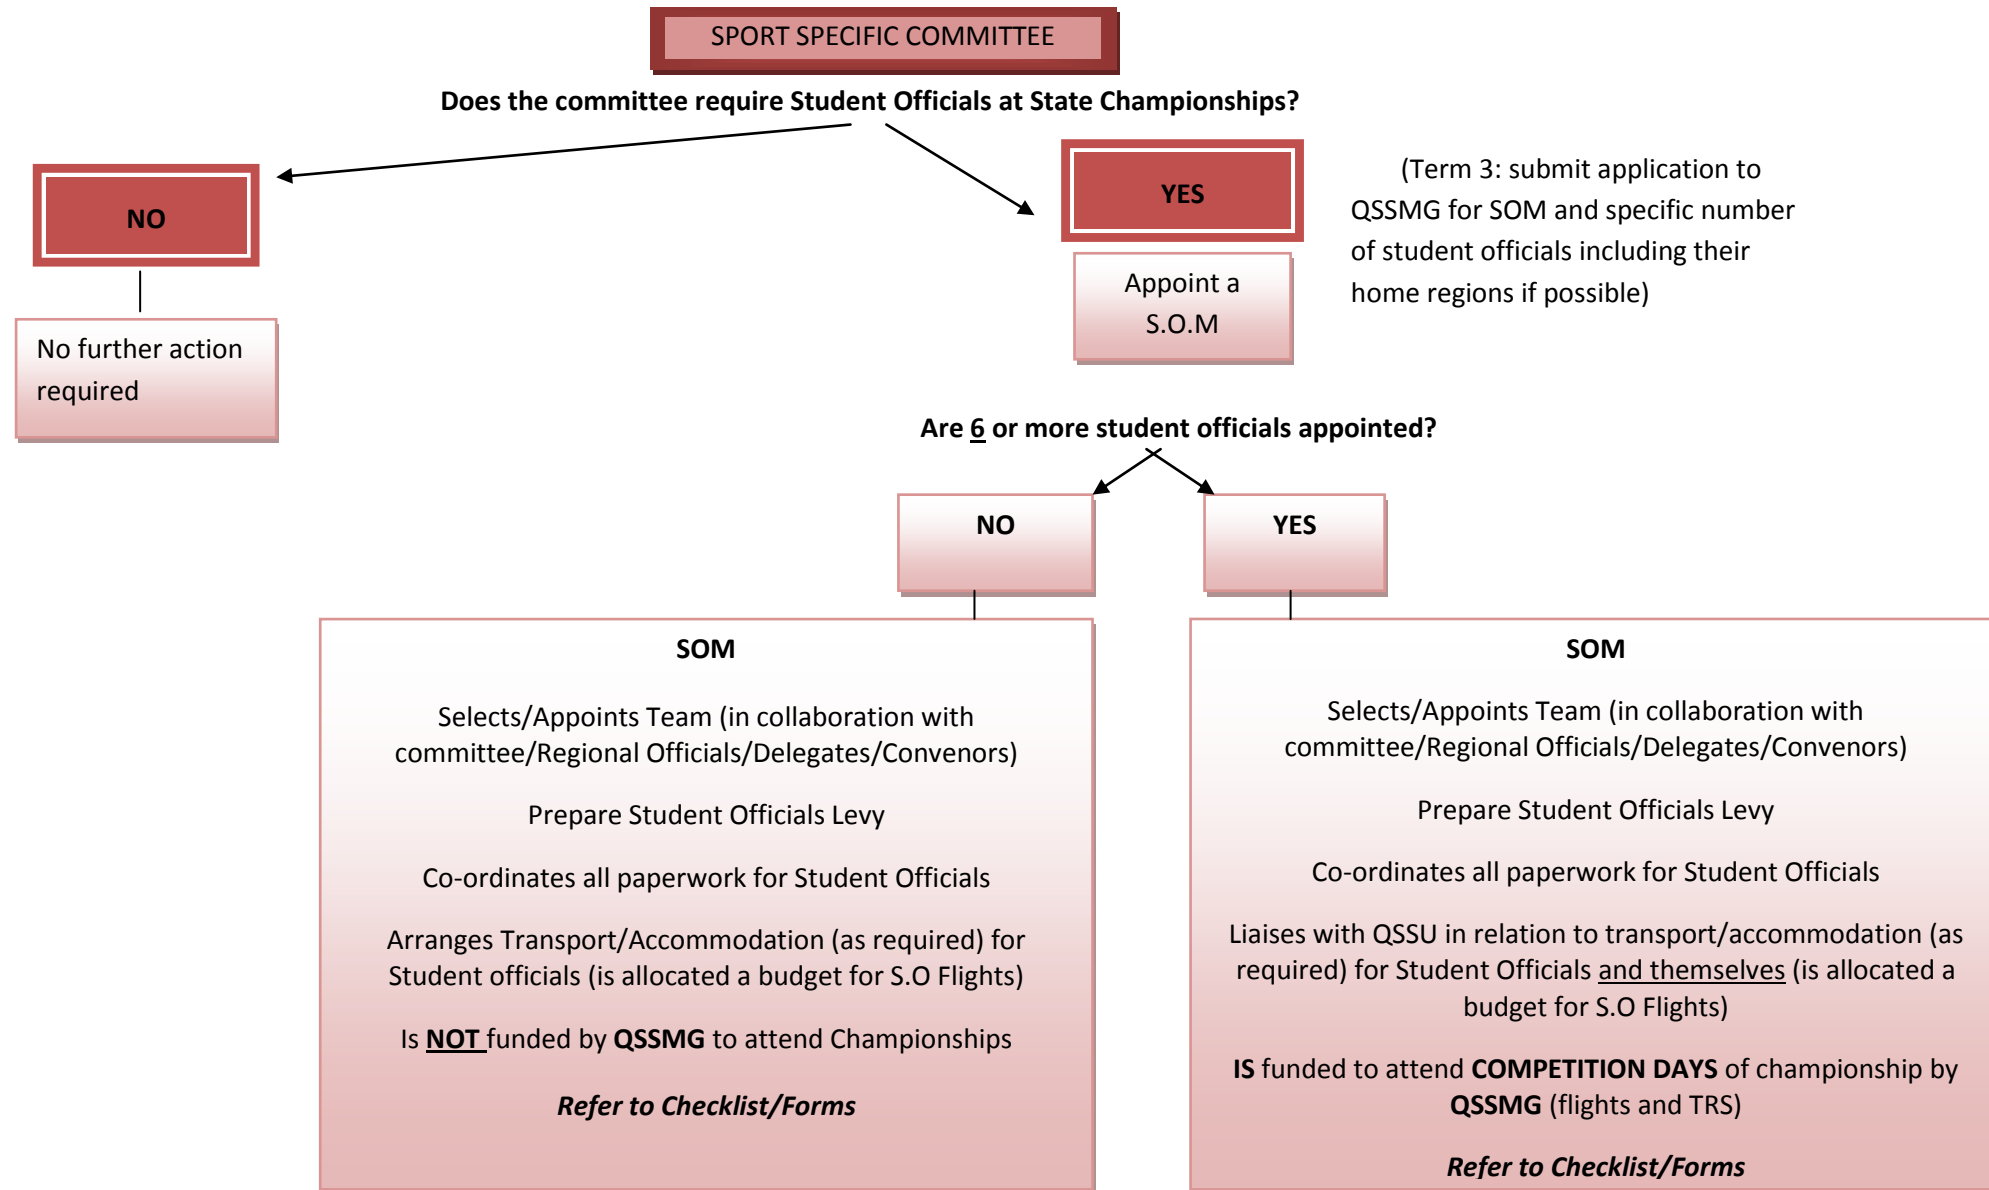

STUDENT OFFICIAL MANAGERS SNAP SHOT

***RSSO's **MAY /MAY NOT** have bookings for Student Officials on any air travel.

If Regional Teams are travelling to the host region by coach, there **MAY** be available seats which **MAY** be allocated to Student Officials.